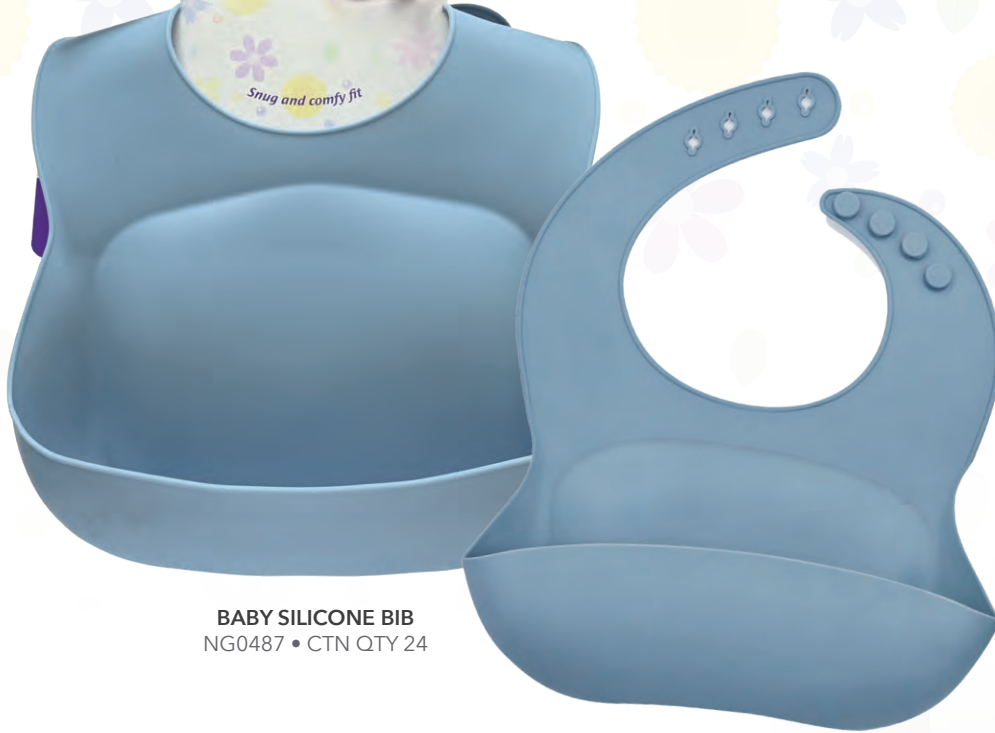

* Accessories not included

LUGGAGE COMBINATION LOCK 30mm
RG0321 • CTN QTY 36

EYE MASK CONTOURED BLACK
RG0322 • CTN QTY 36

New Release

Silicone Baby Tableware

BABY SILICONE BIB
NG0487 • CTN QTY 24

with Suction