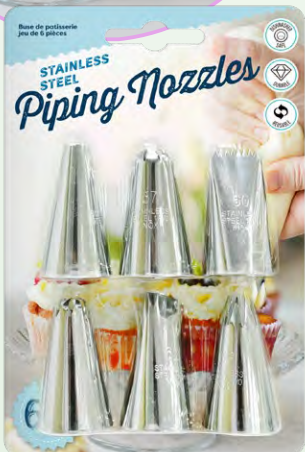

Monthly Flyer

★ ★
New Release

April 2024

CITRUS JUCIER WITH JUG 500mL*
KA0968 • CTN QTY 24

Drains & stores fresh food!

5 IN 1 FRESH FOOD CONTAINER*
KS1762 • CTN QTY 24

PIPING NOZZLE SET 6 PACK*
KA0967 • CTN QTY 24

Stores a variety of goods

DRY FOOD CONTAINER 2.7 LITRE*
KS1760 • CTN QTY 12

DRY FOOD CONTAINER 5 LITRE
KS1761 • CTN QTY 12

*Denotes: Accessories not included

Monthly Release, April 2024

★ New Release

TOILET BOWL CLEANER 50g PINE
BA4209 • CTN QTY 24