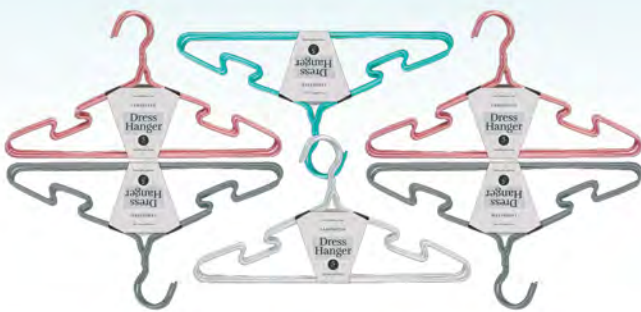

# ARTWORK

6 Pack

COAT HANGER KIDS  
BL0943 • CTN QTY 24

7 Pack

LAMINATED COAT HANGERS  
BL0121 • CTN QTY 24

7 Pack

LAMINATED DRESS HANGERS  
BL0124 • CTN QTY 24

Artwork designed to  
**Save Space**