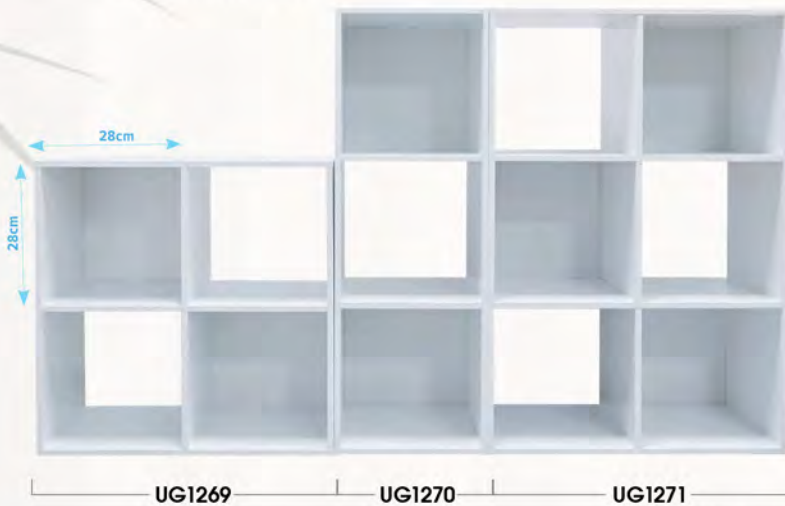

★ ★ **New Release**

Bookshelf

Make your own combination

* Accessories not included