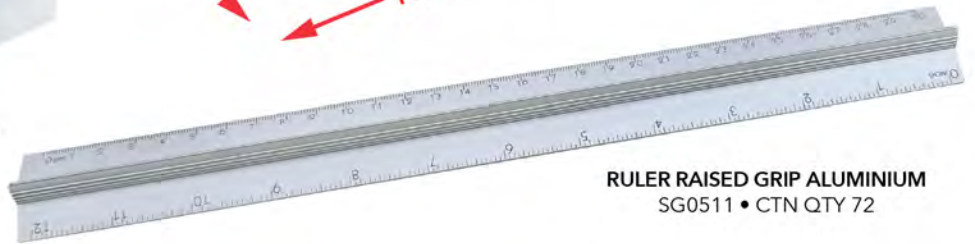

# RELEASES

3 Assorted

4 TIER STORAGE UNIT W FLIP LID\*  
SF0210 • CTN QTY 24

RULER RAISED GRIP ALUMINIUM  
SG0511 • CTN QTY 72

DESKTOP STATIONERY MESH HOLDER\*  
SG0510 • CTN QTY 24

CALCULATOR 12 DIGITS BATTERY OPERATED  
SG0509 • CTN QTY 24