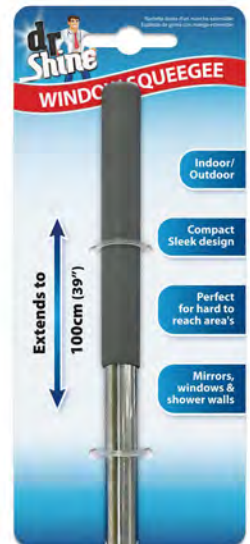

# RELEASES

ROPE RATCHET HANGER 2 PACK\*  
HG0291 • CTN QTY 24

STORAGE CONTAINER WITH LID & HANDLE 5L\*  
KS0000001 • CTN QTY 24

• Hardware • Stationery  
• Toys • Craft and more

SQUEEGEE WITH EXTEND HANDLE  
BB0280 • CTN QTY 24