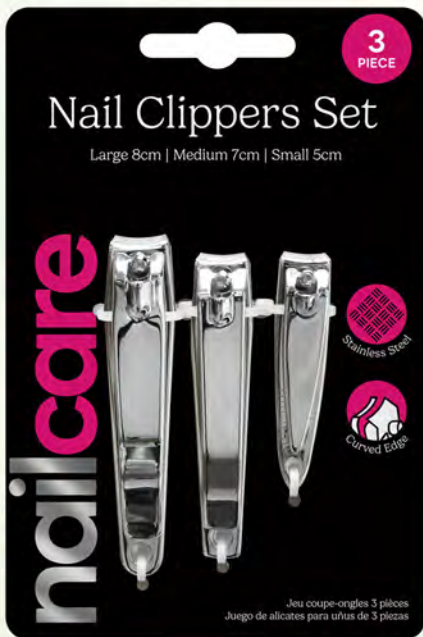

4 Assorted

Denotes: Display Box

NEW

ARTWORK

3 Assorted

HAIR TIES SEAMLESS 20 PACK  
AH5129 • CTN QTY 24

SPIRAL HAIR TIES METALLIC  
5.5CM 4 PACK  
AH4092 • CTN QTY 24

2 Assorted

SPIRAL HAIR TIES  
5.5CM 4 PACK  
AH4091 • CTN QTY 24

NAIL CLIPPERS STAINLESS STEEL  
3 PIECE SET  
AG0005 • CTN QTY 24

2 Assorted  
NAIL BRUSH 2 PIECE SET  
AG0018 • CTN QTY 24

3 Assorted  
PEDICURE 2 PIECE SET  
AG0025 • CTN QTY 24