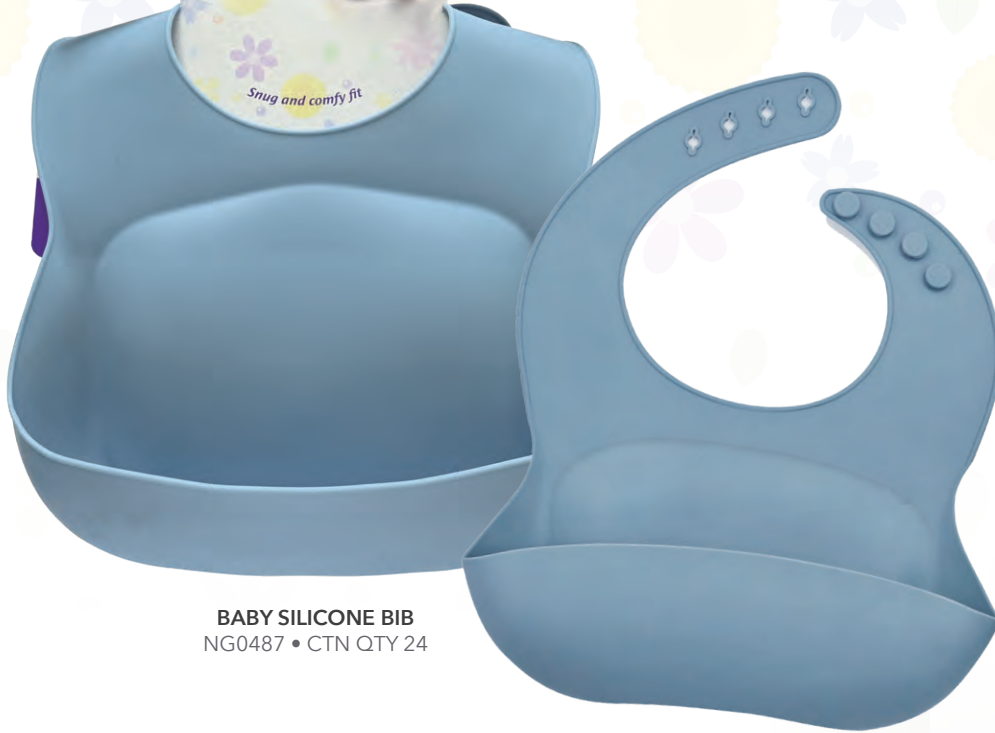

New Release

Silicone Baby Tableware

BABY SILICONE BIB
NG0487 • CTN QTY 24

with Suction