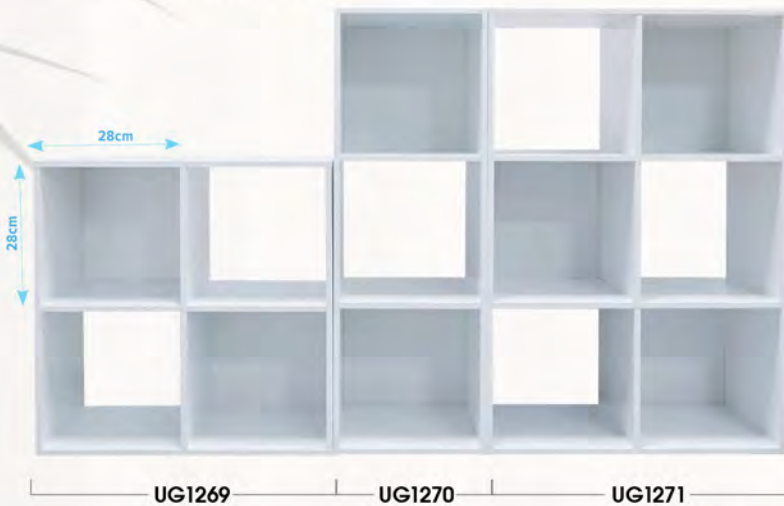

★ ★ **New Release**

Bookshelf

Make your own combination

* Accessories not included