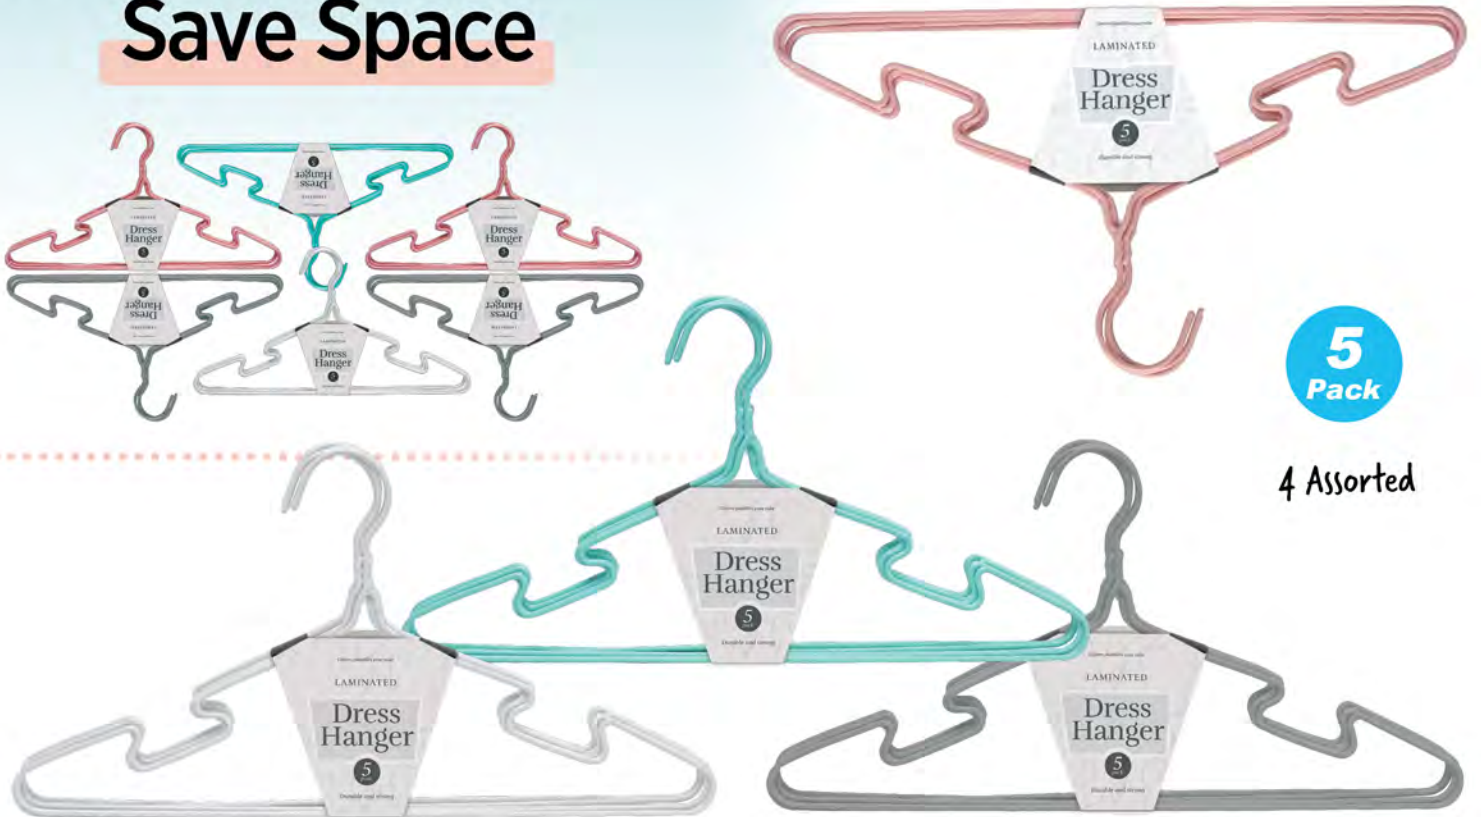

Artwork designed to Save Space

5 Pack

4 Assorted

DRESS HANGERS
BL0675 • CTN QTY 24