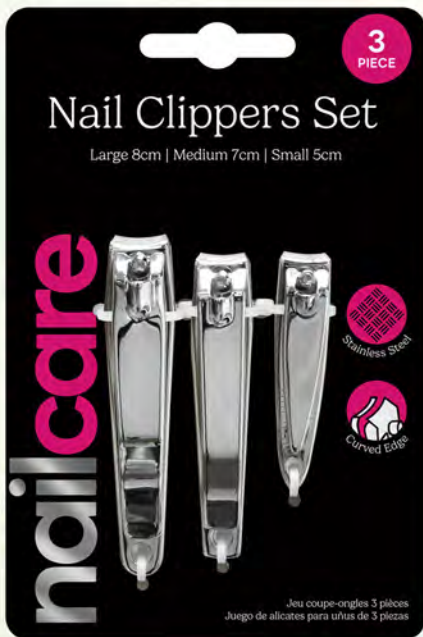

4 Assorted

Denotes: Display Box

NEW

ARTWORK

3 Assorted

HAIR TIES SEAMLESS 20 PACK
AH5129 • CTN QTY 24

SPIRAL HAIR TIES METALLIC
5.5CM 4 PACK
AH4092 • CTN QTY 24

2 Assorted

SPIRAL HAIR TIES
5.5CM 4 PACK
AH4091 • CTN QTY 24

NAIL CLIPPERS STAINLESS STEEL
3 PIECE SET
AG0005 • CTN QTY 24

2 Assorted
NAIL BRUSH 2 PIECE SET
AG0018 • CTN QTY 24

3 Assorted
PEDICURE 2 PIECE SET
AG0025 • CTN QTY 24