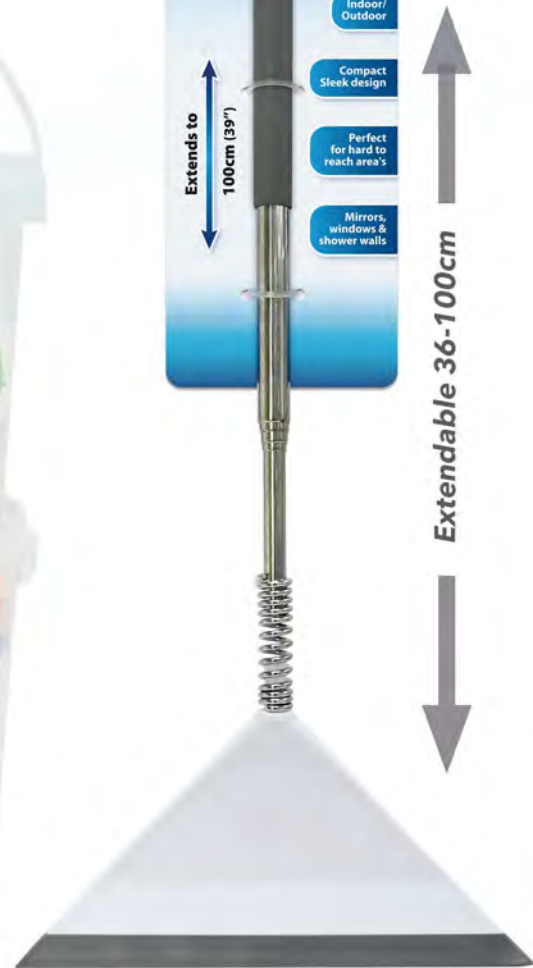

NEW MONTHLY

RELEASES

ROPE RATCHET HANGER 2 PACK*
HG0291 • CTN QTY 24

STORAGE CONTAINER WITH LID & HANDLE 5L*
KS0000001 • CTN QTY 24

• Hardware • Stationery
• Toys • Craft and more

SQUEEGEE WITH EXTEND HANDLE
BB0280 • CTN QTY 24