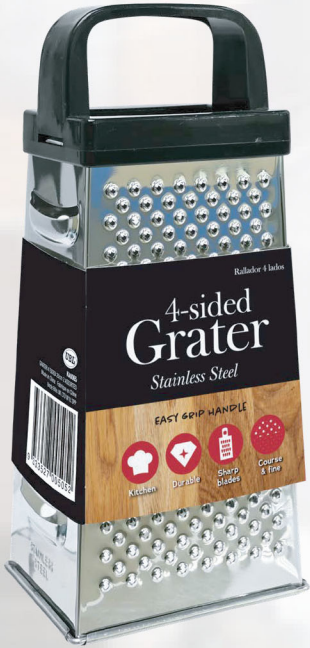

NEW

ARTWORK

2 Assorted ☐ ☒

GRATER 4-SIDED WITH HANDLE 20cm
KA0065 • CTN QTY 24