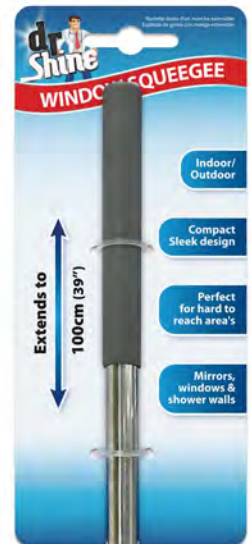

NEW MONTHLY

RELEASES

ROPE RATCHET HANGER 2 PACK*
HG0291 • CTN QTY 24

STORAGE CONTAINER WITH LID & HANDLE 5L*
KS0000001 • CTN QTY 24

• Hardware • Stationery
• Toys • Craft and more

SQUEEGEE WITH EXTEND HANDLE
BB0280 • CTN QTY 24