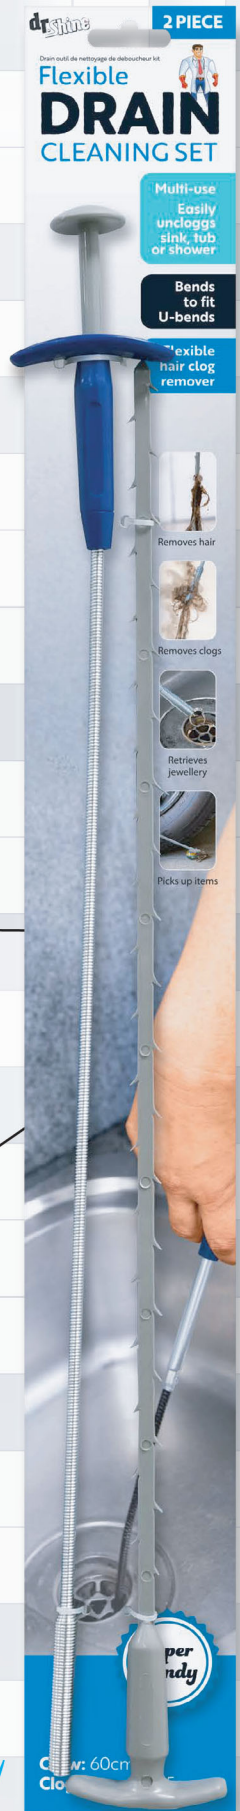

DRAIN CLEANING SET
BB0000002 • CTN QTY 24