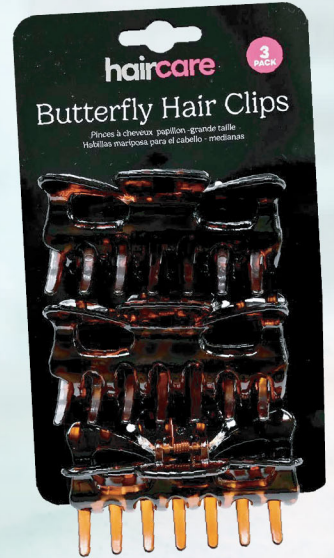

NEW ARTWORK &

DESIGN

4 Assorted

BUTTERFLY HAIR CLIPS 3 PACK
AH0079 • CTN QTY 24