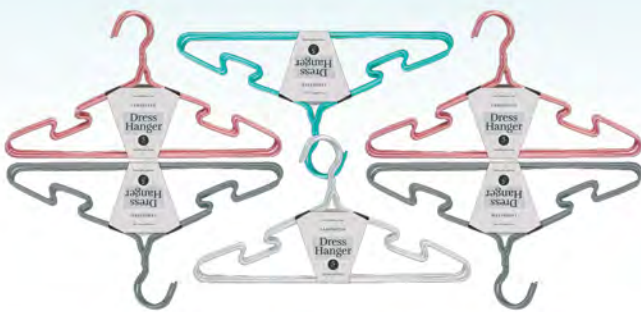

NEW

ARTWORK

6 Pack

COAT HANGER KIDS
BL0943 • CTN QTY 24

7 Pack

LAMINATED COAT HANGERS
BL0121 • CTN QTY 24

7 Pack

LAMINATED DRESS HANGERS
BL0124 • CTN QTY 24

Artwork designed to
Save Space

5 Pack

4 Assorted

DRESS HANGERS
BL0675 • CTN QTY 24