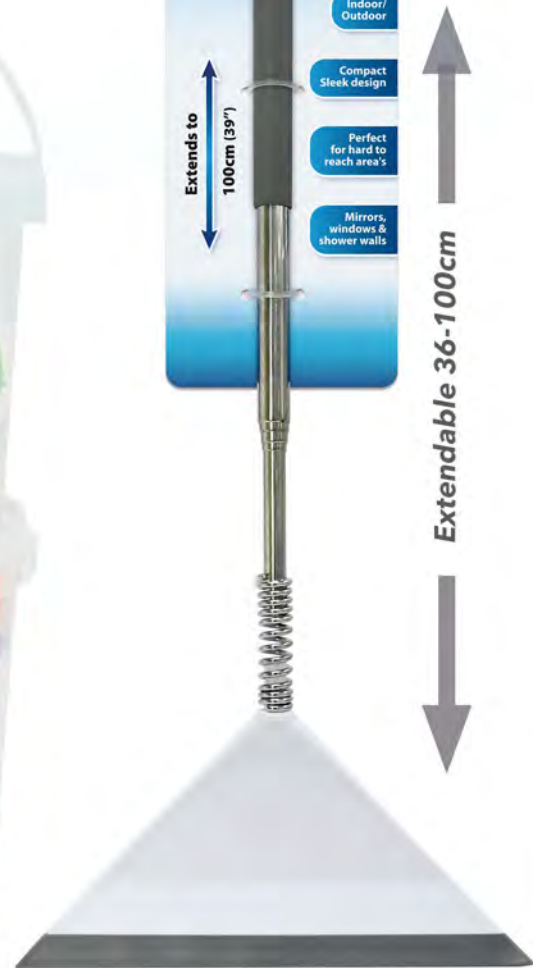

SQUEEGEE WITH EXTEND HANDLE
BB0280 • CTN QTY 24

*Denotes: Accessories not included