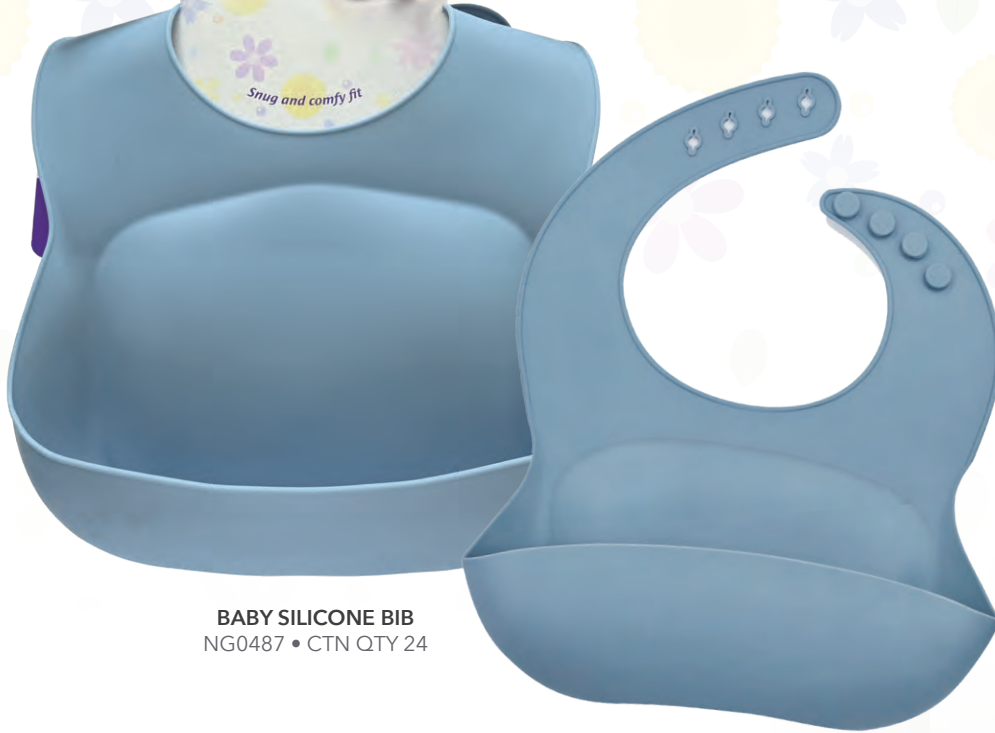

2 Assorted

Back

* Accessories not included

LUGGAGE COMBINATION LOCK 30mm
RG0321 • CTN QTY 36

EYE MASK CONTOURED BLACK
RG0322 • CTN QTY 36

New Release

Silicone Baby Tableware

BABY SILICONE BIB
NG0487 • CTN QTY 24