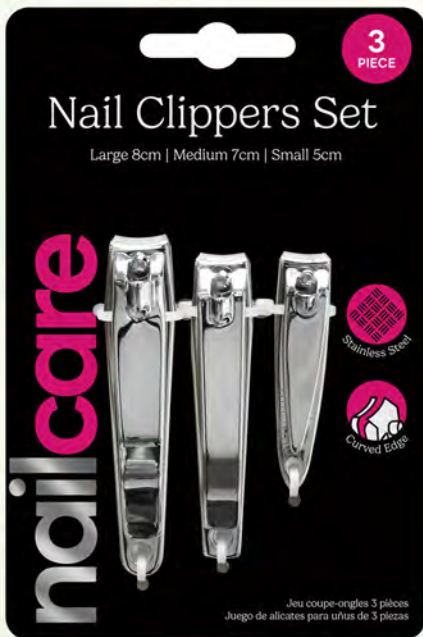

2 Assorted

SPIRAL HAIR TIES
5.5CM 4 PACK
AH4091 • CTN QTY 24

NAIL CLIPPERS STAINLESS STEEL
3 PIECE SET
AG0005 • CTN QTY 24

2 Assorted
NAIL BRUSH 2 PIECE SET
AG0018 • CTN QTY 24

3 Assorted
PEDICURE 2 PIECE SET
AG0025 • CTN QTY 24