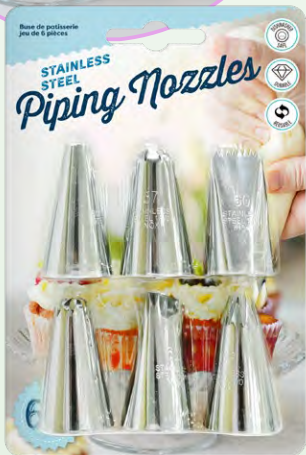

★ ★
New Release

April 2024

CITRUS JUCIER WITH JUG 500mL*
KA0968 • CTN QTY 24

Drains & stores fresh food!

5 IN 1 FRESH FOOD CONTAINER*
KS1762 • CTN QTY 24

PIPING NOZZLE SET 6 PACK*
KA0967 • CTN QTY 24

Stores a variety of goods