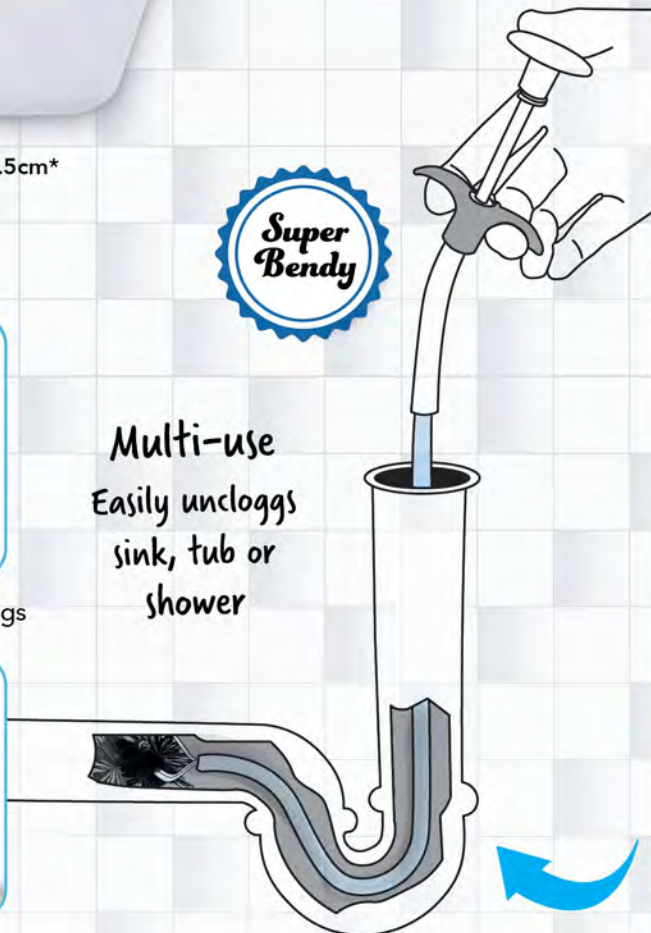

*Denotes: Accessories not included

SHOWER CADDY 29.5 x 10.5 x 31.5cm*
BH0000008 • CTN QTY 24

Retrieves jewellery

Grab and remove clogs

Picks up small items

Removes hair

Multi-use
Easily unclogs
sink, tub or
shower