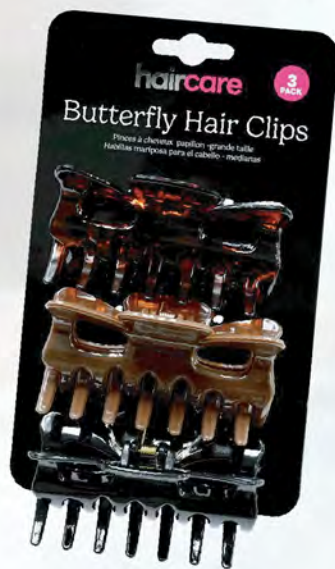

NEW ARTWORK &

DESIGN

HAIR ELASTIC GLITTER WITH CLIPS 18 PACK
AH1776 • CTN QTY 24

MANICURE 5 PIECE SET
AG0003 • CTN QTY 24

4 Assorted

BUTTERFLY HAIR CLIPS 3 PACK
AH0079 • CTN QTY 24

2 Assorted

DOG BOWL NON SLIP MELAMINE PRINT
PF0062 • CTN QTY 24