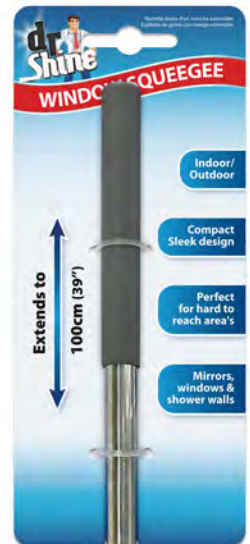

NEW MONTHLY

RELEASES

ROPE RATCHET HANGER 2 PACK*
HG0291 • CTN QTY 24

STORAGE CONTAINER WITH LID & HANDLE 5L*
KS0000001 • CTN QTY 24

• Hardware • Stationery
• Toys • Craft and more

SQUEEGEE WITH EXTEND HANDLE
BB0280 • CTN QTY 24