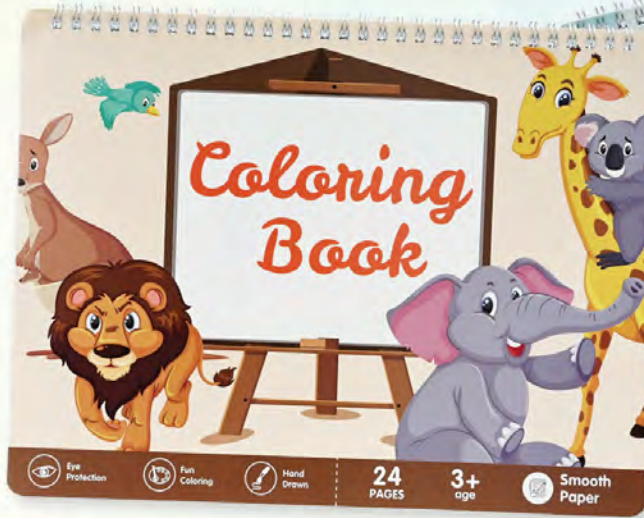

RELEASES

2 Assorted

COLOURING BOOK 24 SHEETS
SK000009 • CTN QTY 24

24
Cute Designs

A5

8 Assorted

NOTEBOOK A5 LINED 48 SHEETS
SB000001 • CTN QTY 48

NEW MONTHLY