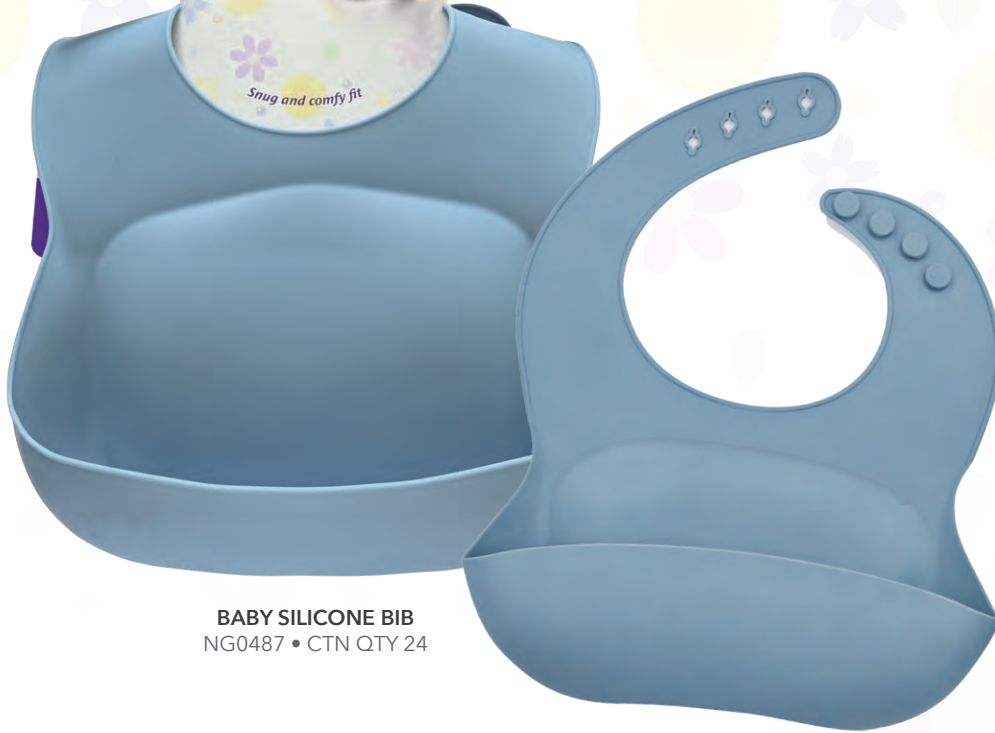

* Accessories not included

LUGGAGE COMBINATION LOCK 30mm
 RG0321 • CTN QTY 36

EYE MASK CONTOURED BLACK
 RG0322 • CTN QTY 36

New Release

Silicone Baby Tableware

BABY SILICONE BIB
NG0487 • CTN QTY 24

with Suction