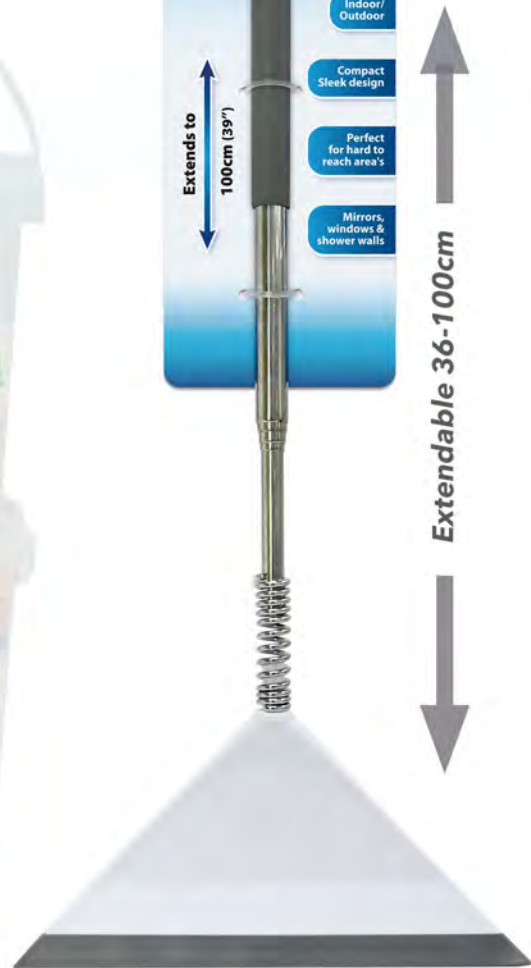

NEW MONTHLY

RELEASES

ROPE RATCHET HANGER 2 PACK*
HG0291 • CTN QTY 24

STORAGE CONTAINER WITH LID & HANDLE 5L*
KS0000001 • CTN QTY 24

• Hardware • Stationery
• Toys • Craft and more

SQUEEGEE WITH EXTEND HANDLE
BB0280 • CTN QTY 24