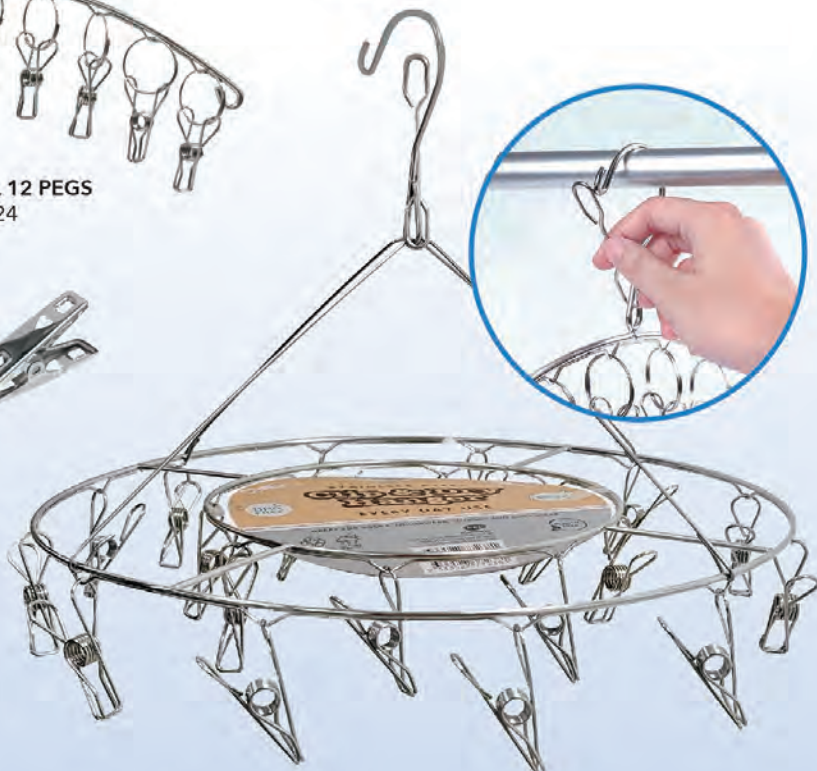

PEG HANGER STAINLESS STEEL 12 PEGS
BL0000029 • CTN QTY 24

CLOTHES PEG STAINLESS STEEL 20 PACK
BL0000032 • CTN QTY 24

CLIP & DRY HANGER STAINLESS STEEL 20 PEGS
BL0000033 • CTN QTY 12

Extends to 140cm (39")