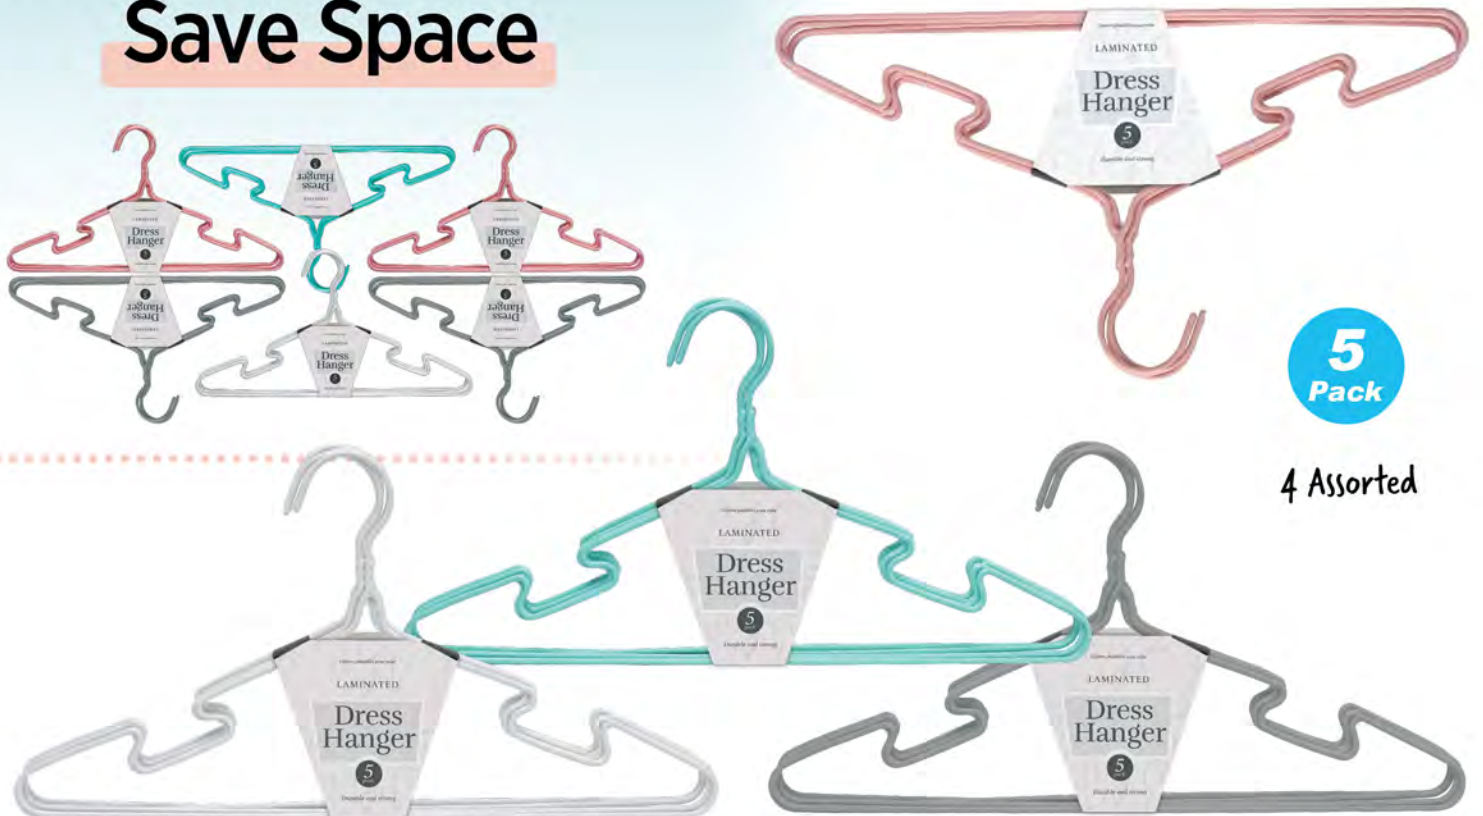

Artwork designed to Save Space

5 Pack

4 Assorted

DRESS HANGERS
BL0675 • CTN QTY 24