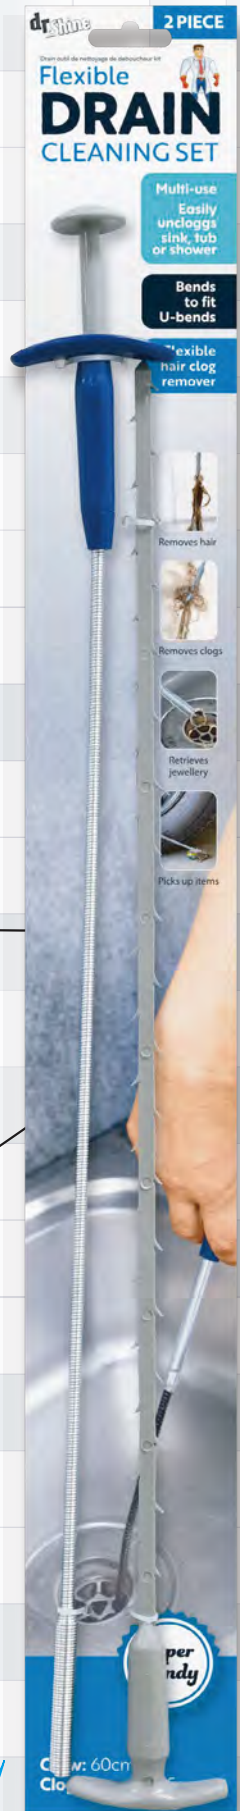

DRAIN CLEANING SET
BB0000002 • CTN QTY 24